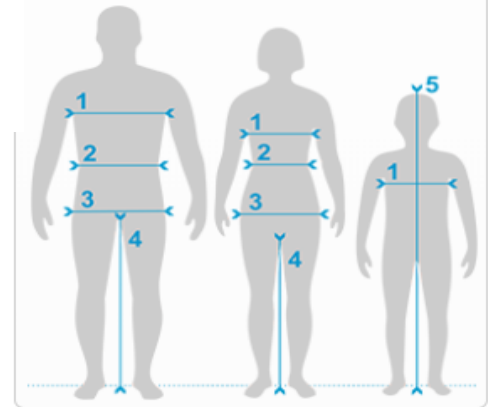

Body measurements are given in inches. If your body measurement is on the borderline between two sizes, order the smaller size for a tighter fit or the larger size for a looser fit. If your body measurements for chest, waist and hip result in different suggested sizes, order the size from your chest measurement.

The values in the size row for Youth and Girls are numeric sizes and do not have any relationship to a child's age.

The sizes listed below are general guidelines provided from the manufacturer and are not specific to each style. Due to differences in styles and personal preference of fit, the list may not always be accurate.

Women's Under Armour Apparel				
Size	U.S. Size	Bust	Waist	Hips
X-Small	0-2	33.5	24.5	35
Small	4-6	34.5-35.5	25.5-27.5	35.5-37.5
Medium	8-10	36-38	28-30	38-40
Large	12-14	38.5-40.5	30.5-32.5	40.5-42.5
X-Large	16	41-43	33-35	43-45
XX-Large	18	43+	35+	45+

### Where to measure

1. Chest - Measure around the fullest part, across chest points, keeping the tape horizontal.
2. Waist - Measure around the narrowest part (typically the small of your back and where your body bends side to side), keeping the tape horizontal.
3. Hips - Measure around the fullest part of your hips, keeping the tape horizontal.
4. Inseam - Measure from your crotch to the bottom of your leg.
5. Height - Without shoes, measure straight down from the crown of your head to the floor.