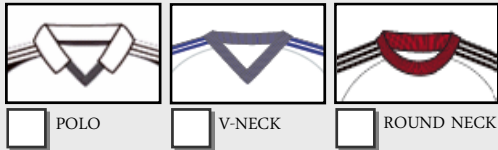

mi Team Retailer Guide

OFFLINE CONFIGURATION

SELECT COLLAR OPTION:

SELECT SLEEVE OPTION:

SELECT SHORT OPTION:

SELECT STRIPE OPTION (US ONLY):

ENTER COLORS BELOW:

- 1. SHIRT: MAIN BODY →
- 2. SHIRT: RIGHT ARM →
- 3. SHIRT: LEFT ARM →
- 4. SHIRT: RIGHT SIDE PANEL →
- 5. SHIRT: LEFT SIDE PANEL →
- 6. SHIRT: RIGHT INSERT →
- 7. SHIRT: LEFT INSERT →
- 8. SHIRT: LOGO →
- 9. SHIRT: RIGHT STRIPES →
- 10. SHIRT: LEFT STRIPES →
- 11. SHIRT: RIB COLLAR →
- 12. SHORT: MAIN BODY →
- 13. SHORT: RIGHT SIDE PANEL →
- 14. SHORT: LEFT SIDE PANEL →
- 15. SHORT: RIGHT STRIPES →
- 16. SHORT: LEFT STRIPES →
- 17. SHORT: LOGO →