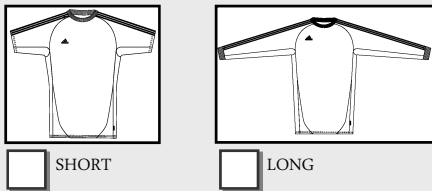

mi Team Retailer Guide

OFFLINE CONFIGURATION

SELECT COLLAR OPTION:

SELECT SLEEVE OPTION:

SELECT SHORT OPTION:

SELECT STRIPE OPTION (US ONLY):

ENTER COLORS BELOW:

- 1. SHIRT: MAIN BODY →
- 2. SHIRT: RIGHT ARM →
- 3. SHIRT: LEFT ARM →
- 4. SHIRT: RIGHT SIDE PANEL →
- 5. SHIRT: LEFT SIDE PANEL →
- 6. SHIRT: RIGHT INSERT →
- 7. SHIRT: LEFT INSERT →
- 8. SHIRT: LOGO →
- 9. SHIRT: RIGHT STRIPES →
- 10. SHIRT: LEFT STRIPES →
- 11. SHIRT: RIB COLLAR →
- 12. SHORT: MAIN BODY →
- 13. SHORT: RIGHT SIDE PANEL →
- 14. SHORT: LEFT SIDE PANEL →
- 15. SHORT: RIGHT STRIPES →
- 16. SHORT: LEFT STRIPES →
- 17. SHORT: LOGO →