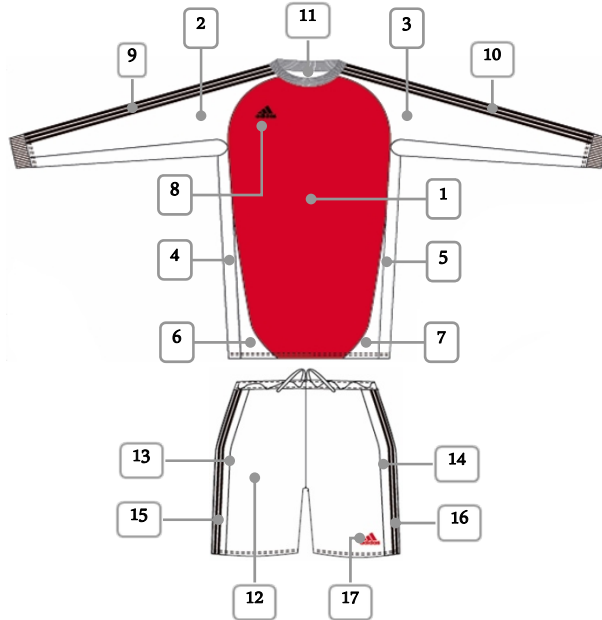

mi Team Retailer Guide

OFFLINE CONFIGURATION

SELECT COLLAR OPTION:

SELECT SLEEVE OPTION:

SELECT SHORT OPTION:

SELECT STRIPE OPTION (US ONLY):

ENTER COLORS BELOW:

- 1. SHIRT: MAIN BODY →
- 2. SHIRT: RIGHT ARM →
- 3. SHIRT: LEFT ARM →
- 4. SHIRT: RIGHT SIDE PANEL →
- 5. SHIRT: LEFT SIDE PANEL →
- 6. SHIRT: RIGHT INSERT →
- 7. SHIRT: LEFT INSERT →
- 8. SHIRT: LOGO →
- 9. SHIRT: RIGHT STRIPES →
- 10. SHIRT: LEFT STRIPES →
- 11. SHIRT: RIB COLLAR →
- 12. SHORT: MAIN BODY →
- 13. SHORT: RIGHT SIDE PANEL →
- 14. SHORT: LEFT SIDE PANEL →
- 15. SHORT: RIGHT STRIPES →
- 16. SHORT: LEFT STRIPES →
- 17. SHORT: LOGO →