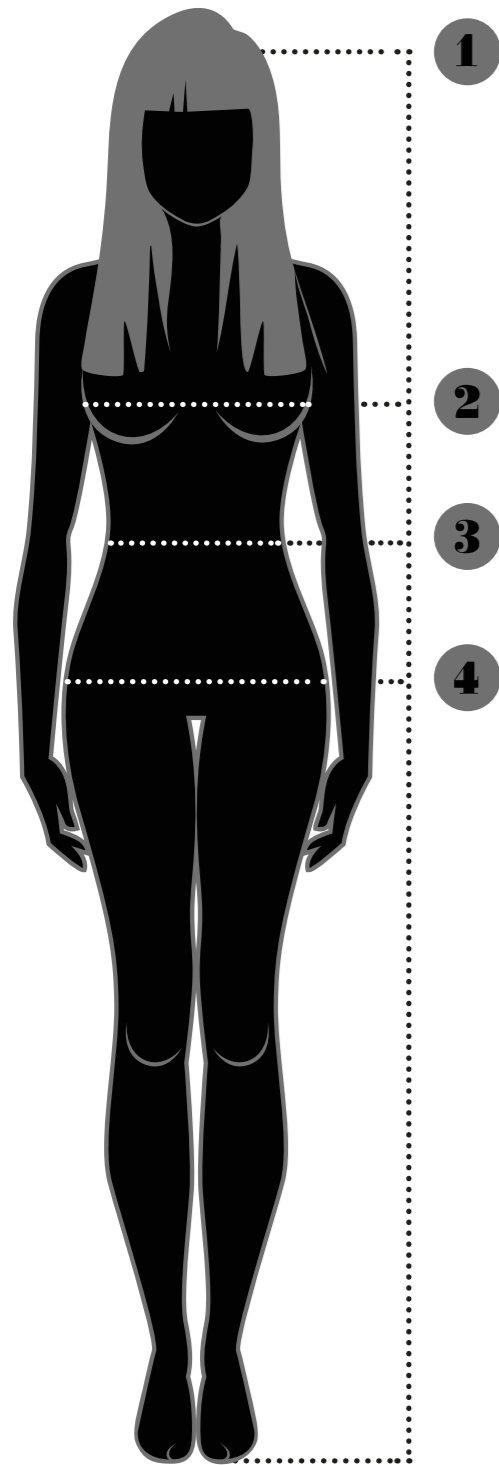

HUMMEL® SIZE AND FIT MEASUREMENT

Apparel

		XXS	XS	S	M	L	XL	XXL
1. HEIGHT	in	65.7	66.9	68.1	69.3	70.5	71.7	71.7
2. CHEST WIDTH	in	33.1	34.6	36.2	37.8	39.8	42.1	44.5
3. WAIST	in	26.8	28.3	29.9	31.5	33.5	35.8	38.2
4. HIP	in	36.2	37.8	39.4	40.9	42.9	45.3	47.6
INNER LEG	in	30.7	31.5	32.3	33.1	33.9	33.9	33.9

Shoes

EUR	UK	US
36	3.5	5
37	4	5.5
38	5	6.5
39	6	7.5
40	6.5	8
41	7.5	9
42	8	9.5

Apparel

		XS	S	M	L	XL	XXL
1. HEIGHT	in	70.1	71.7	73.2	74.8	76.4	76.4
2. CHEST WIDTH	in	37.0	39.0	40.9	43.3	45.7	48.0
3. WAIST	in	32.3	34.3	36.2	38.6	40.9	43.3
4. HIP	in	38.2	40.2	42.1	44.5	46.9	49.2
INNER LEG	in	31.9	32.7	33.5	34.3	35.0	35.0

Shoes

EUR	UK	US
40	6.5	7.5
41	7.5	8.5
42	8	9
43	9	10
44	9.5	10.5
45	10.5	11.5
46	11	12
47	12	13
48	12.5	14

HUMMEL® YOUTH
Size and fit measurements

		YS	YM	YL
1. HEIGHT	in	50.4	59.8	69.3
2. CHEST WIDTH	in	27.0	31.0	34.0
3. WAIST	in	24.4	27.6	30.3
4. HIP	in	28.0	32.3	36.2
INNER LEG	in	22.8	27.6	31.5