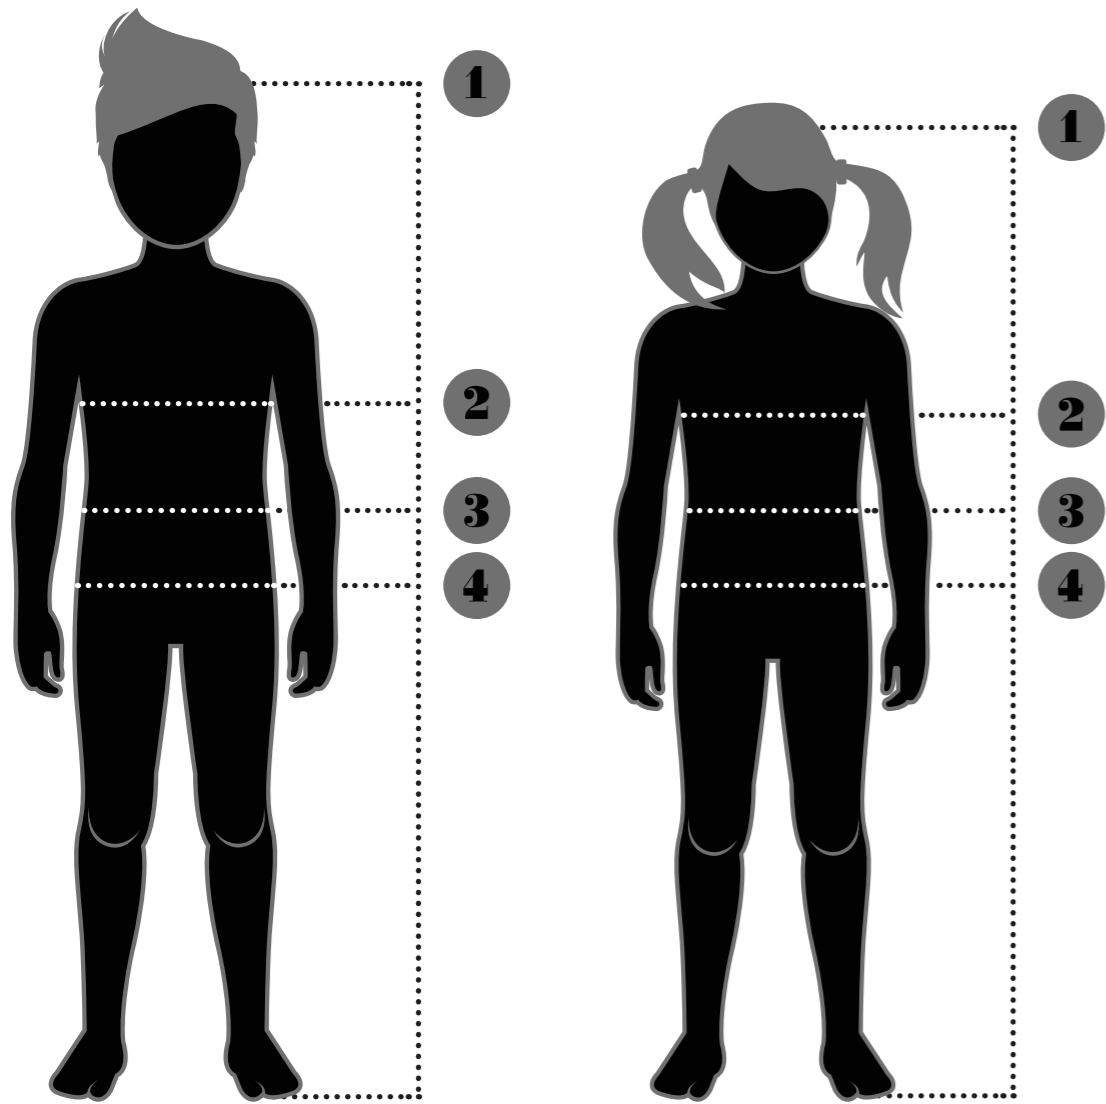

HUMMEL® SIZE AND FIT MEASUREMENT

Apparel

		XXS	XS	S	M	L	XL	XXL
1. HEIGHT	in	65.7	66.9	68.1	69.3	70.5	71.7	71.7
2. CHEST WIDTH	in	33.1	34.6	36.2	37.8	39.8	42.1	44.5
3. WAIST	in	26.8	28.3	29.9	31.5	33.5	35.8	38.2
4. HIP	in	36.2	37.8	39.4	40.9	42.9	45.3	47.6
INNER LEG	in	30.7	31.5	32.3	33.1	33.9	33.9	33.9

Shoes

EUR	UK	US
36	3.5	5
37	4	5.5
38	5	6.5
39	6	7.5
40	6.5	8
41	7.5	9
42	8	9.5

Apparel

		XS	S	M	L	XL	XXL
1. HEIGHT	in	70.1	71.7	73.2	74.8	76.4	76.4
2. CHEST WIDTH	in	37.0	39.0	40.9	43.3	45.7	48.0
3. WAIST	in	32.3	34.3	36.2	38.6	40.9	43.3
4. HIP	in	38.2	40.2	42.1	44.5	46.9	49.2
INNER LEG	in	31.9	32.7	33.5	34.3	35.0	35.0

Shoes

EUR	UK	US
40	6.5	7.5
41	7.5	8.5
42	8	9
43	9	10
44	9.5	10.5
45	10.5	11.5
46	11	12
47	12	13
48	12.5	14

HUMMEL® YOUTH
Size and fit measurements

		YS	YM	YL
1. HEIGHT	in	50.4	59.8	69.3
2. CHEST WIDTH	in	27.0	31.0	34.0
3. WAIST	in	24.4	27.6	30.3
4. HIP	in	28.0	32.3	36.2
INNER LEG	in	22.8	27.6	31.5