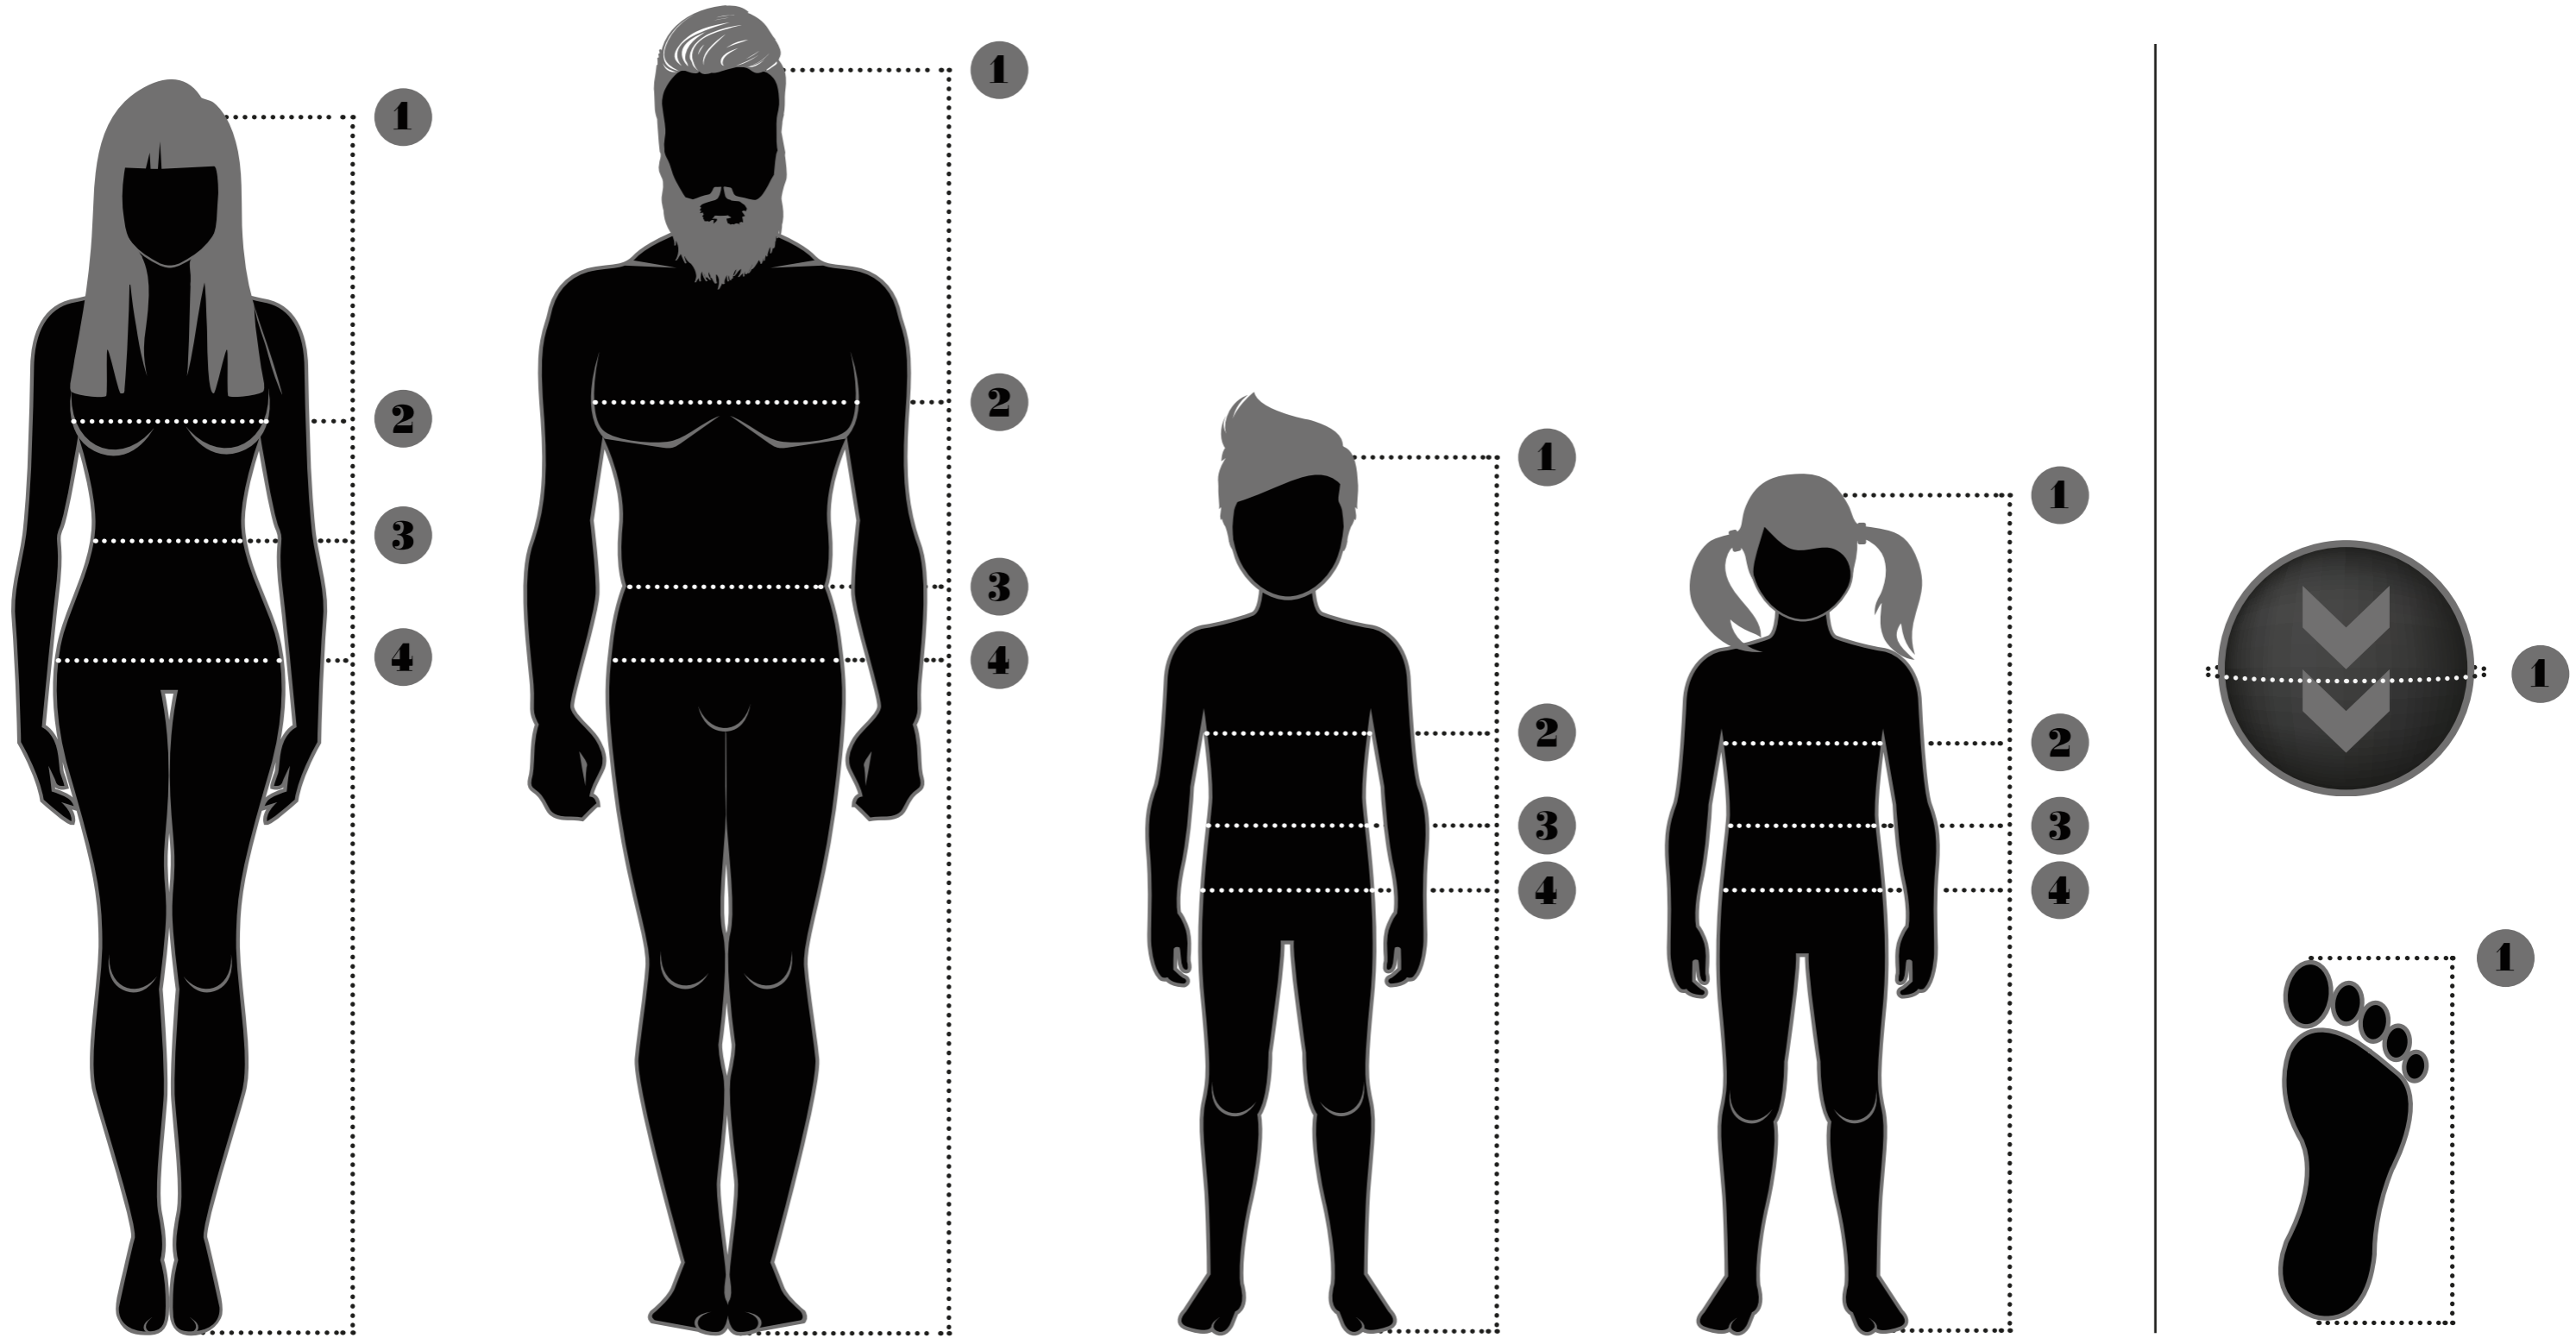

HUMMEL® SIZE AND FIT MEASUREMENT

Apparel

		XXS	XS	S	M	L	XL	XXL
1. HEIGHT	in	65.7	66.9	68.1	69.3	70.5	71.7	71.7
2. CHEST WIDTH	in	33.1	34.6	36.2	37.8	39.8	42.1	44.5
3. WAIST	in	26.8	28.3	29.9	31.5	33.5	35.8	38.2
4. HIP	in	36.2	37.8	39.4	40.9	42.9	45.3	47.6
INNER LEG	in	30.7	31.5	32.3	33.1	33.9	33.9	33.9

Shoes

EUR	UK	US
36	3.5	5
37	4	5.5
38	5	6.5
39	6	7.5
40	6.5	8
41	7.5	9
42	8	9.5

Apparel

		XS	S	M	L	XL	XXL
1. HEIGHT	in	70.1	71.7	73.2	74.8	76.4	76.4
2. CHEST WIDTH	in	37.0	39.0	40.9	43.3	45.7	48.0
3. WAIST	in	32.3	34.3	36.2	38.6	40.9	43.3
4. HIP	in	38.2	40.2	42.1	44.5	46.9	49.2
INNER LEG	in	31.9	32.7	33.5	34.3	35.0	35.0

Shoes

EUR	UK	US
40	6.5	7.5
41	7.5	8.5
42	8	9
43	9	10
44	9.5	10.5
45	10.5	11.5
46	11	12
47	12	13
48	12.5	14

HUMMEL® YOUTH
Size and fit measurements

		YS	YM	YL
1. HEIGHT	in	50.4	59.8	69.3
2. CHEST WIDTH	in	27.0	31.0	34.0
3. WAIST	in	24.4	27.6	30.3
4. HIP	in	28.0	32.3	36.2
INNER LEG	in	22.8	27.6	31.5