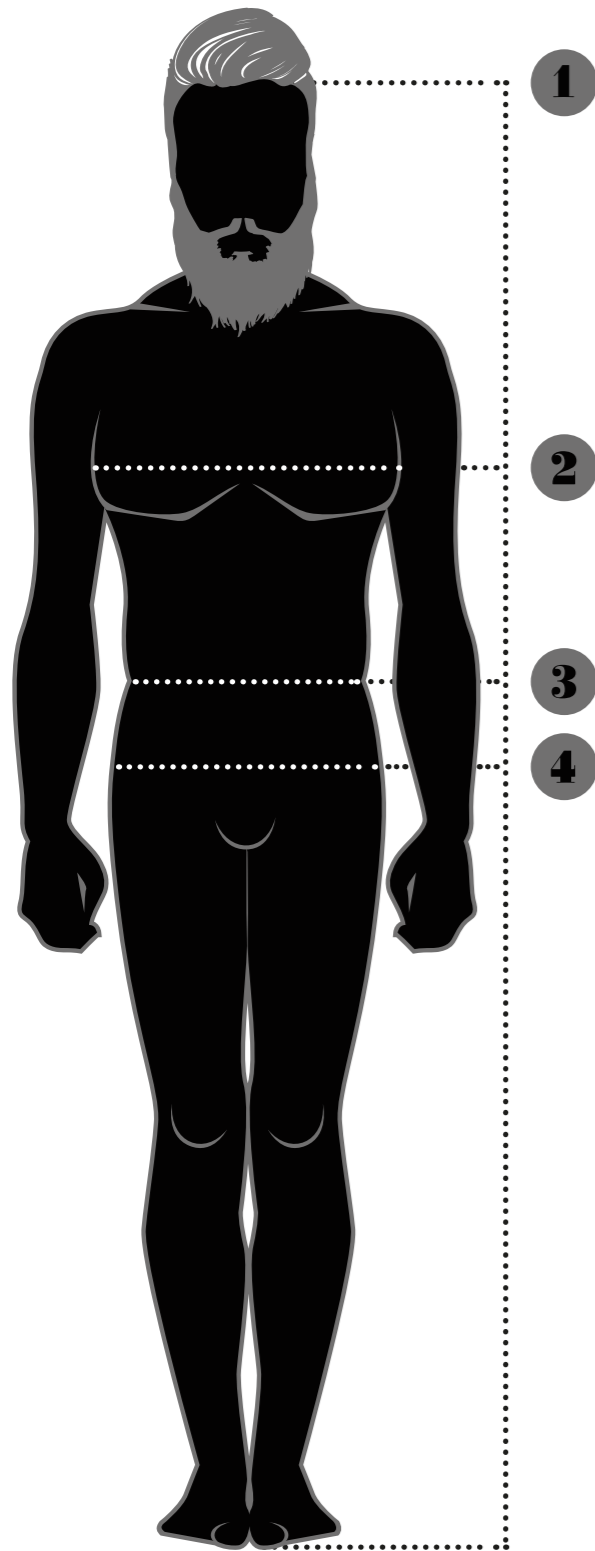

HUMMEL® SIZE AND FIT MEASUREMENT

Apparel

		XXS	XS	S	M	L	XL	XXL
1. HEIGHT	in	65.7	66.9	68.1	69.3	70.5	71.7	71.7
2. CHEST WIDTH	in	33.1	34.6	36.2	37.8	39.8	42.1	44.5
3. WAIST	in	26.8	28.3	29.9	31.5	33.5	35.8	38.2
4. HIP	in	36.2	37.8	39.4	40.9	42.9	45.3	47.6
INNER LEG	in	30.7	31.5	32.3	33.1	33.9	33.9	33.9

Shoes

EUR	UK	US
36	3.5	5
37	4	5.5
38	5	6.5
39	6	7.5
40	6.5	8
41	7.5	9
42	8	9.5

Apparel

		XS	S	M	L	XL	XXL
1. HEIGHT	in	70.1	71.7	73.2	74.8	76.4	76.4
2. CHEST WIDTH	in	37.0	39.0	40.9	43.3	45.7	48.0
3. WAIST	in	32.3	34.3	36.2	38.6	40.9	43.3
4. HIP	in	38.2	40.2	42.1	44.5	46.9	49.2
INNER LEG	in	31.9	32.7	33.5	34.3	35.0	35.0

Shoes

EUR	UK	US
40	6.5	7.5
41	7.5	8.5
42	8	9
43	9	10
44	9.5	10.5
45	10.5	11.5
46	11	12
47	12	13
48	12.5	14

HUMMEL® YOUTH
Size and fit measurements

		YS	YM	YL
1. HEIGHT	in	50.4	59.8	69.3
2. CHEST WIDTH	in	27.0	31.0	34.0
3. WAIST	in	24.4	27.6	30.3
4. HIP	in	28.0	32.3	36.2
INNER LEG	in	22.8	27.6	31.5